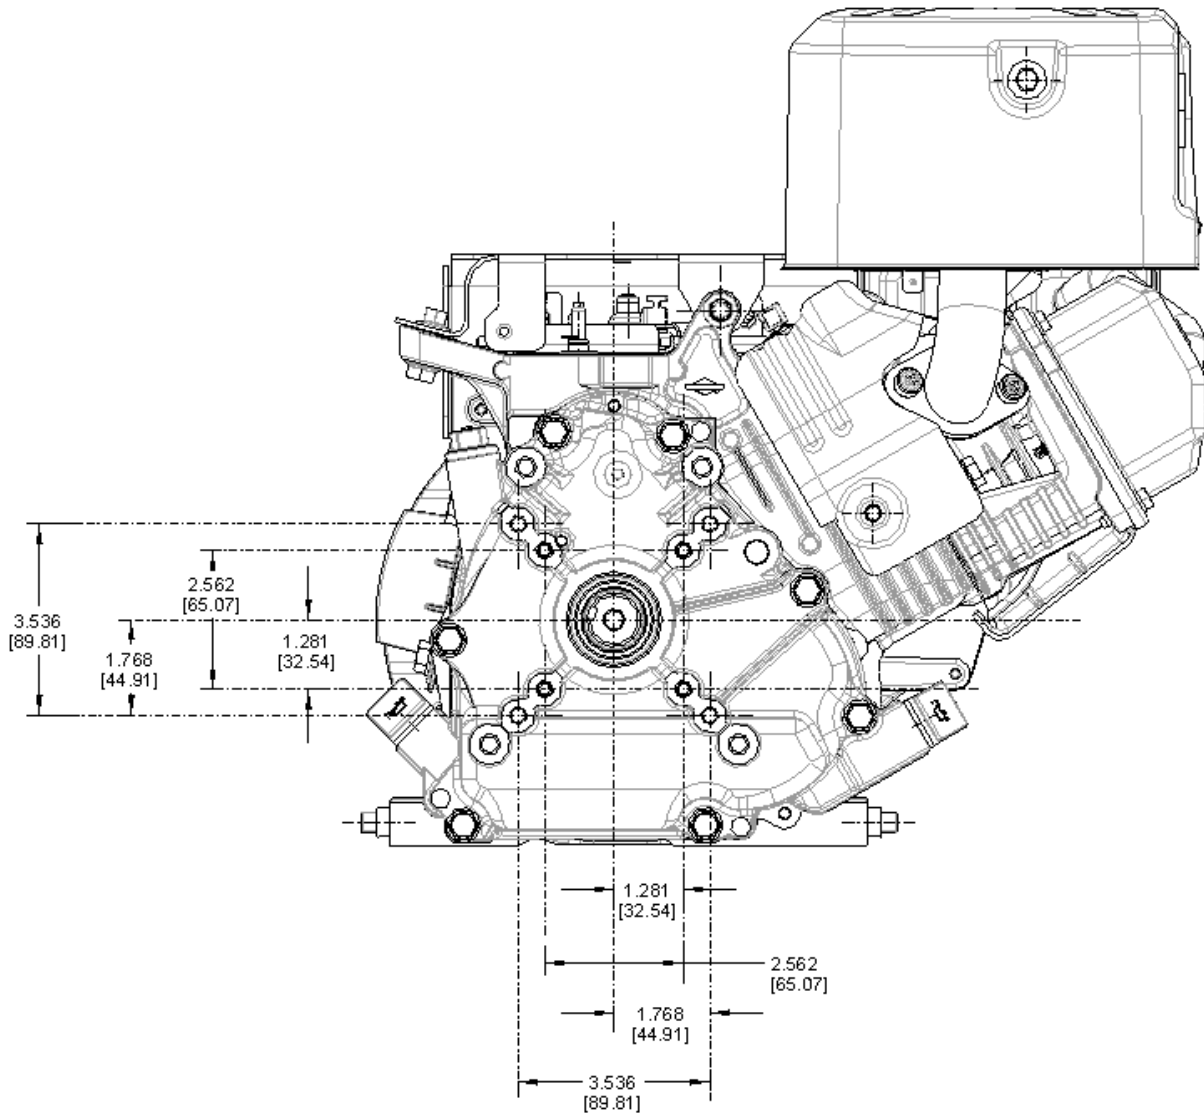

### MODEL 19L100 VANGUARD

DIMENSION UNITS ARE IN INCHES  
[mm] UNITS ARE FOR REFERENCE ONLY

MODEL 19L100 VANGUARD

DIMENSION UNITS ARE IN INCHES  
[mm] UNITS ARE FOR REFERENCE ONLY

### MODEL 19L100 VANGUARD

DIMENSION UNITS ARE IN INCHES  
[mm] UNITS ARE FOR REFERENCE ONLY

MODEL 19L100 VANGUARD

DIMENSION UNITS ARE IN INCHES  
[mm] UNITS ARE FOR REFERENCE ONLY

Any printed copies of this report are uncontrolled

MODEL 19L100 VANGUARD

DIMENSION UNITS ARE IN INCHES  
[mm] UNITS ARE FOR REFERENCE ONLY

### MODEL 19L100 VANGUARD

DIMENSION UNITS ARE IN INCHES  
[mm] UNITS ARE FOR REFERENCE ONLY